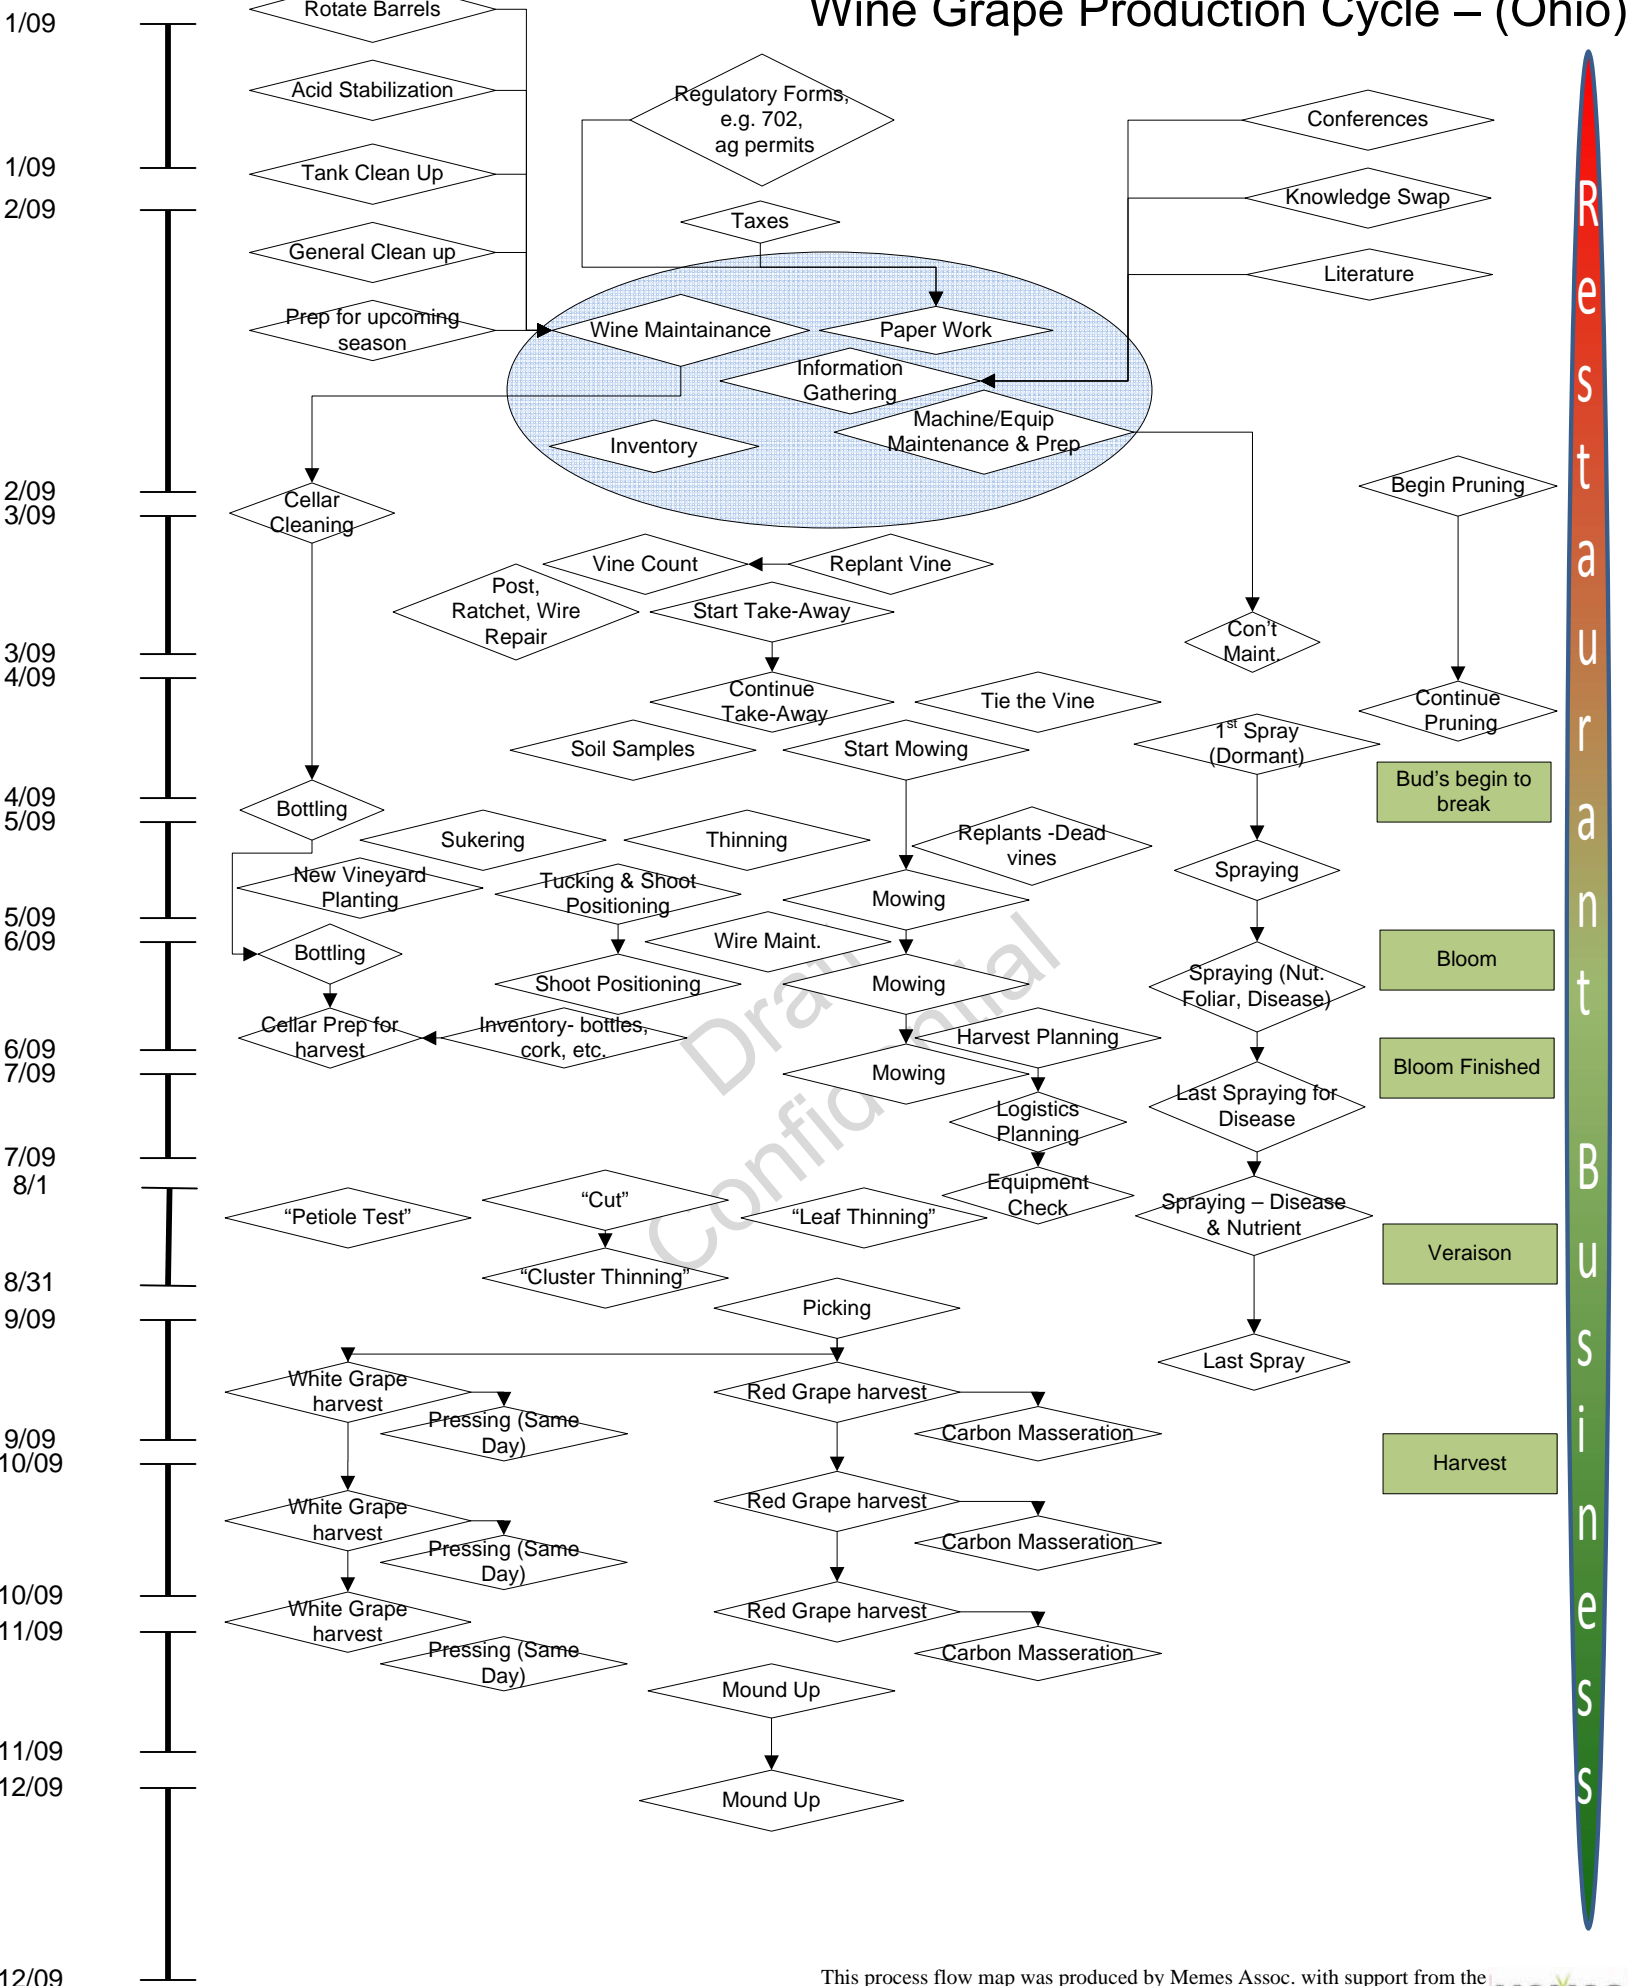

# Wine Grape Production Cycle – (Ohio)

# Juice Grape Production Cycle – (Ohio)

10/08

1/1

2/09

3/09

3/09

4/09

4/09

5/09

5/09

6/09

6/09

7/09

7/09

8/1

8/31

# Winery Process Map

This process flow map was produced by Memes Assoc. with support from the USDA Specialty Crops Research Initiative, the Fund for Our Economic Future of NE Ohio, and John Deere.