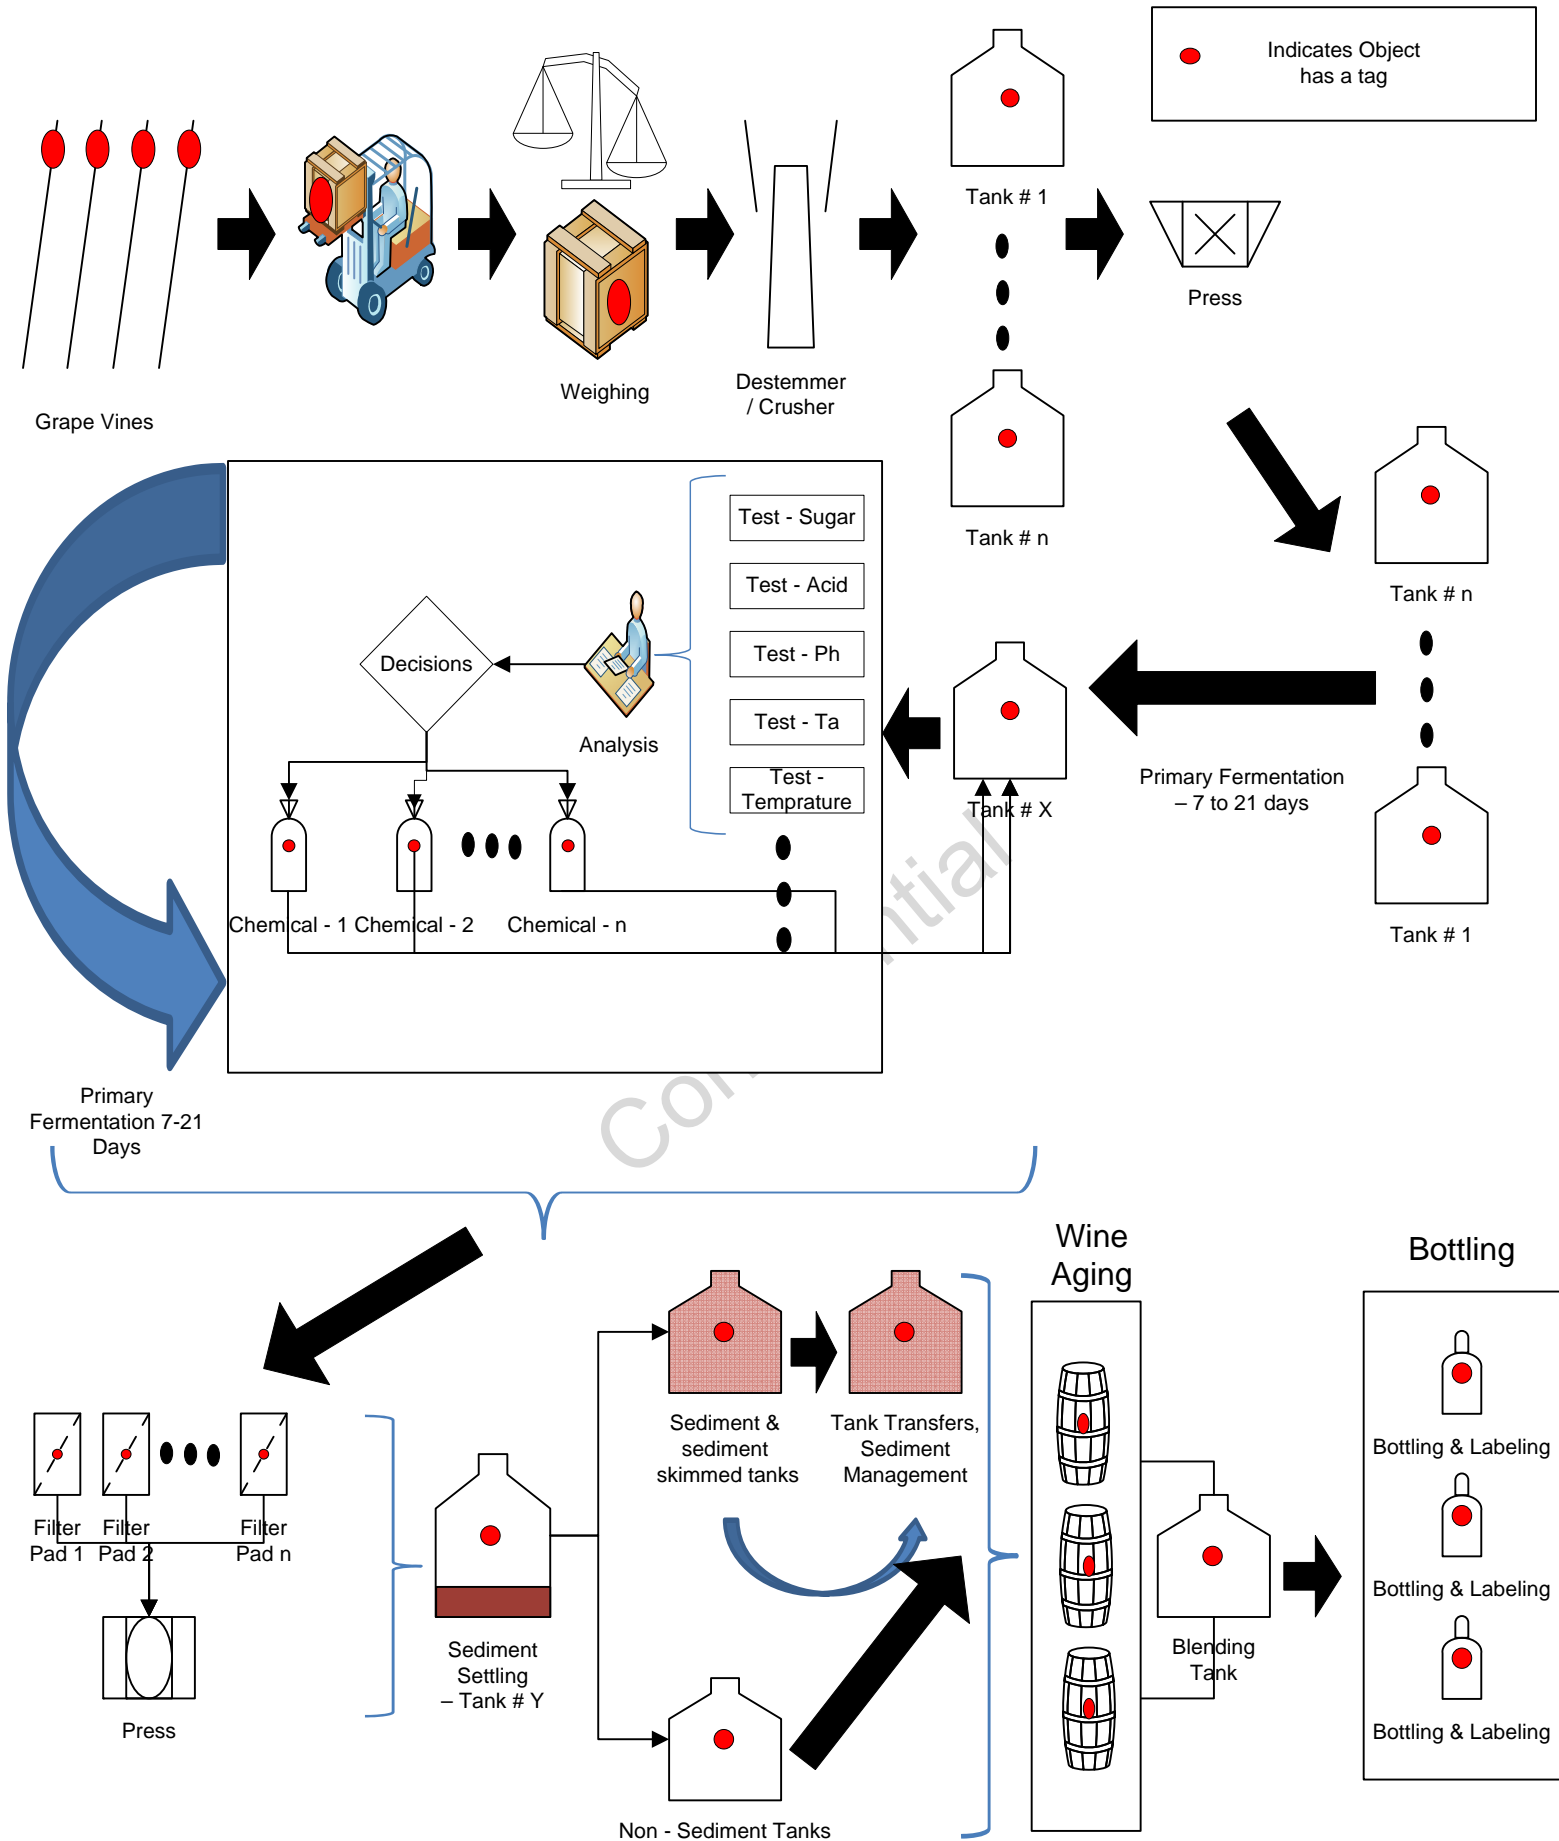

# Wine Grape Production Cycle – (Ohio)

5/09

5/09

6/09

6/09

7/09

7/09

8/1

8/31

9/09

9/09

This process flow map was produced by Memes Assoc. with support from the USDA Specialty Crops Research Initiative, the Fund for Our Economic Future of NE Ohio, and John Deere.

# Winery Process Map

This process flow map was produced by Memes Assoc. with support from the USDA Specialty Crops Research Initiative, the Fund for Our Economic Future of NE Ohio, and John Deere.