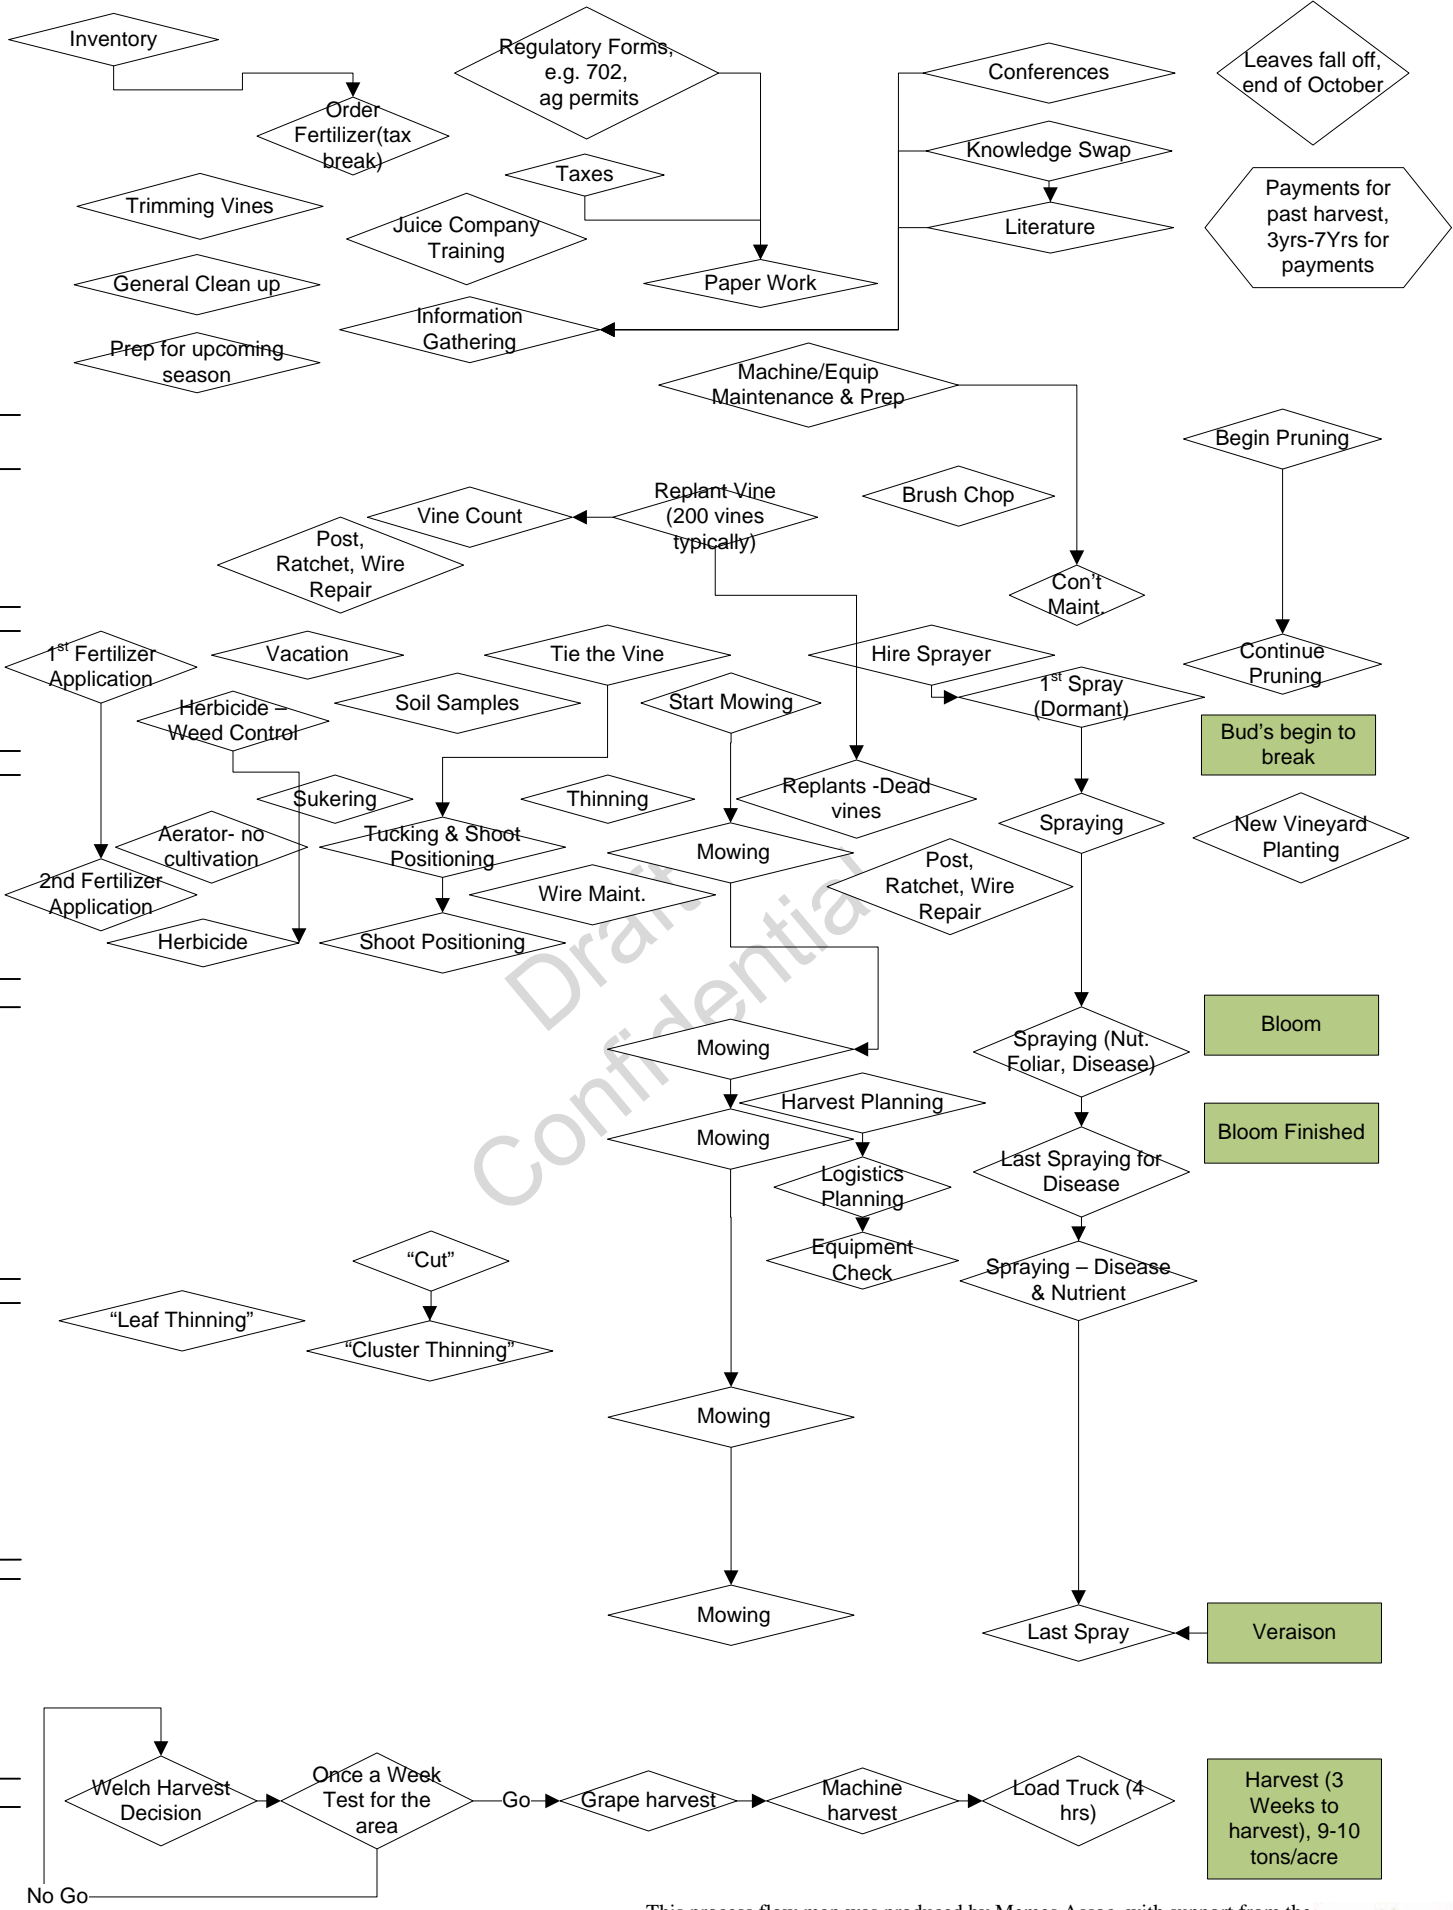

Juice Grape Production Cycle – (Ohio)

10/08

1/1

2/09

3/09

3/09

4/09

4/09

5/09

5/09

6/09

6/09

7/09

7/09

8/1

8/31

9/09

9/09

This process flow map was produced by Memes Assoc. with support from the USDA Specialty Crops Research Initiative, the Fund for Our Economic Future of NE Ohio, and John Deere.